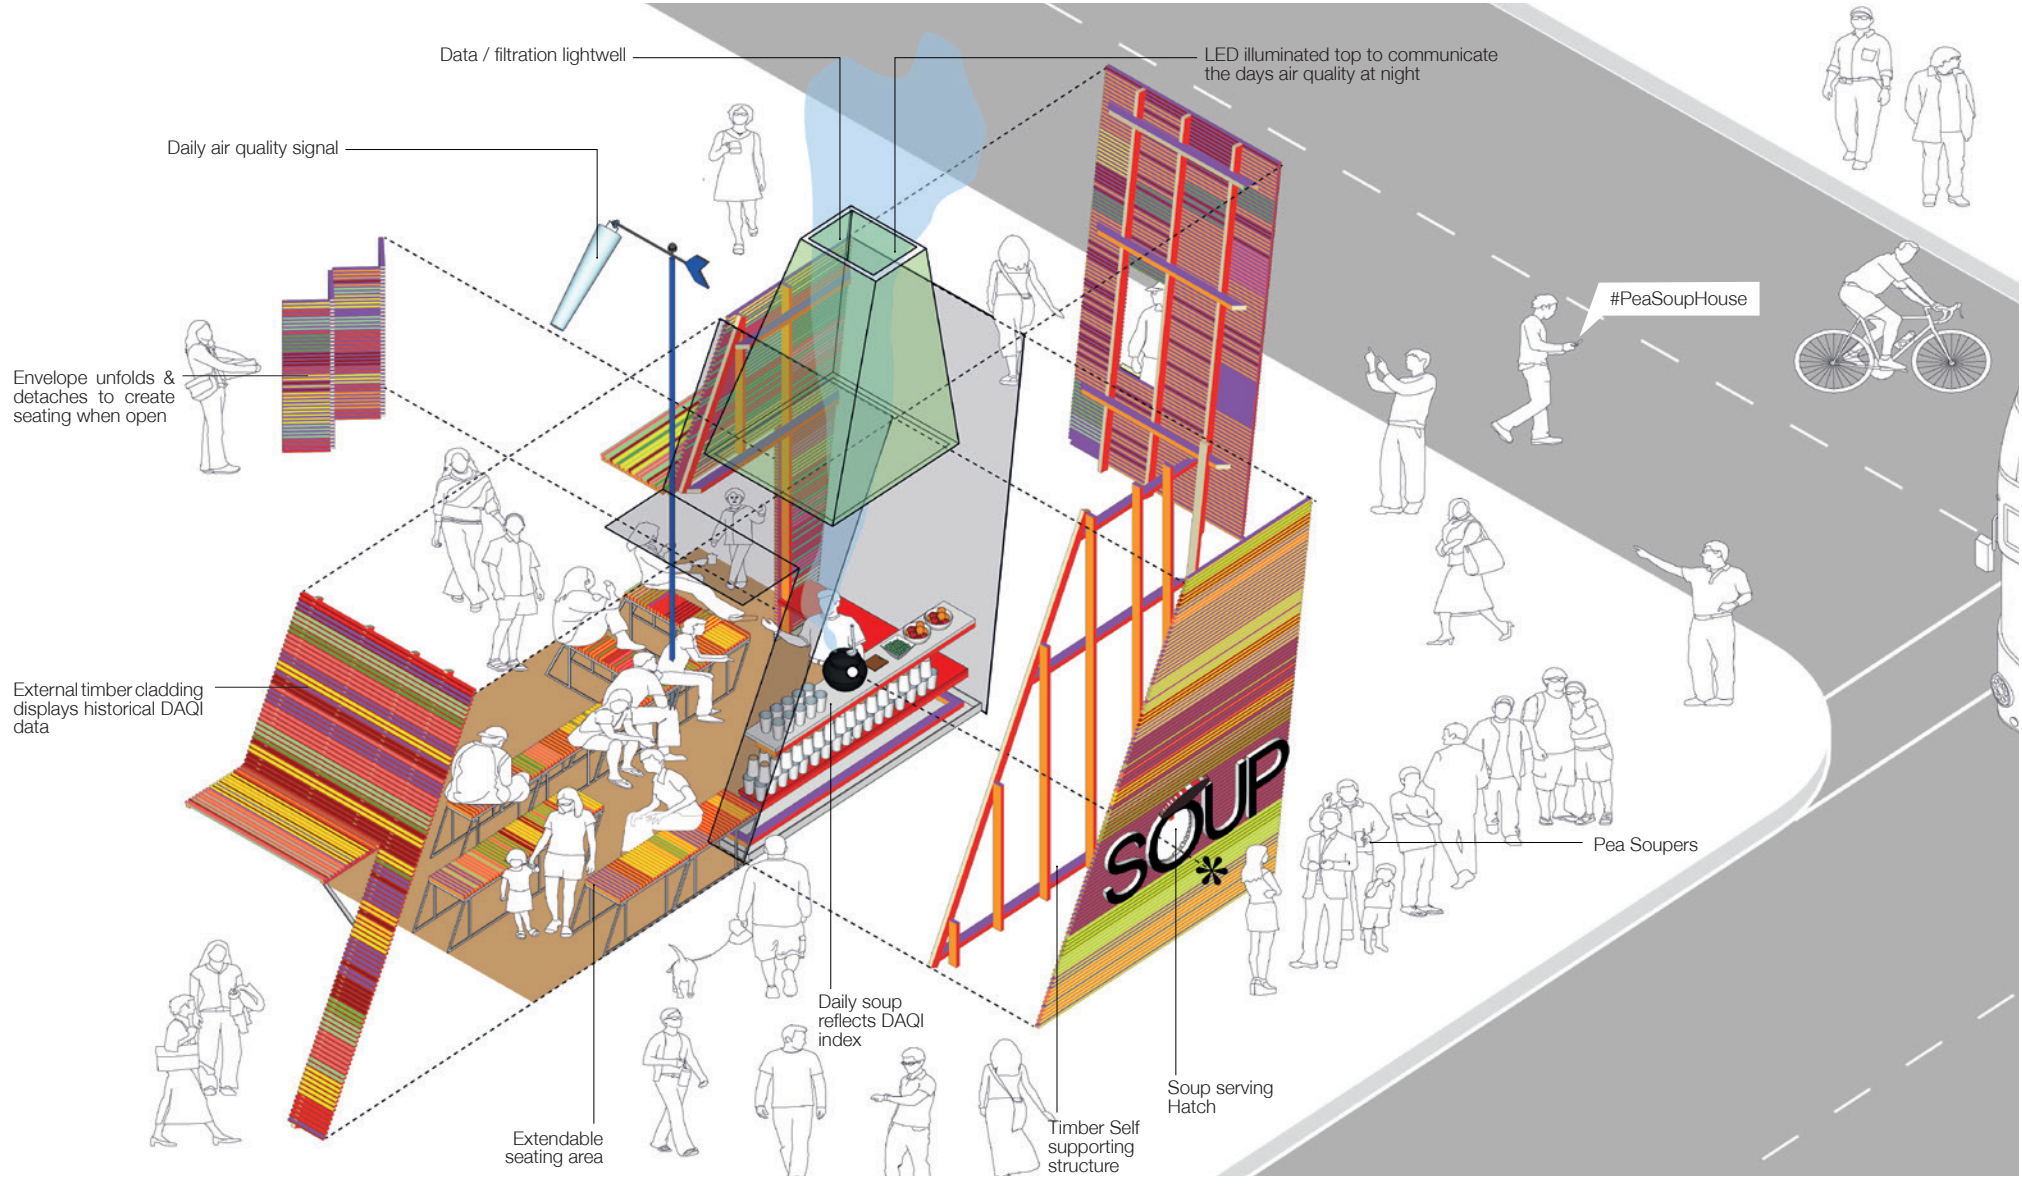

**IF WE'RE SERVING THIS THE  
AIR'S BAD - GET INDOORS!**

PEA  
SOUP  
HOUSE

Data / filtration lightwell

LED illuminated top to communicate the days air quality at night

Daily air quality signal

Envelope unfolds & detaches to create seating when open

External timber cladding displays historical DAQI data

#PeaSoupHouse

Pea Soups

Daily soup reflects DAQI index

Soup serving Hatch

Extendable seating area

Timber Self supporting structure

PEA  
SOUP  
HOUSE